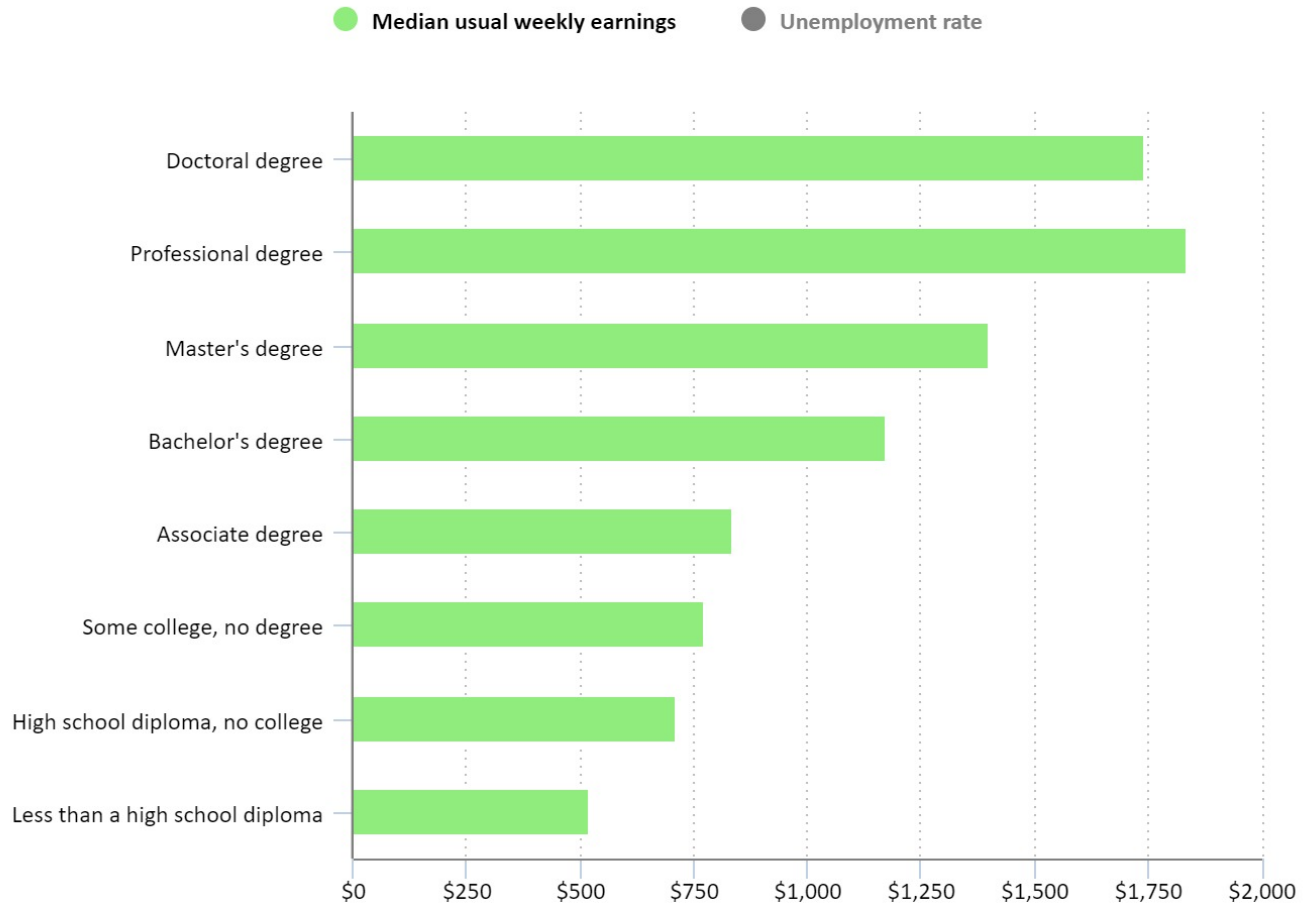

Median weekly earnings and unemployment rate by educational attainment, 2017

Median weekly earnings (in dollars) and unemployment rate (in percent) by educational attainment, 2017

Educational attainment	Median usual weekly earnings	Unemployment rate
Doctoral degree	\$1,743	1.5%
Professional degree	1,836	1.5
Master's degree	1,401	2.2
Bachelor's degree	1,173	2.5
Associate degree	836	3.4
Some college, no degree	774	4.0
High school diploma, no college	712	4.6
Less than a high school diploma	520	6.5